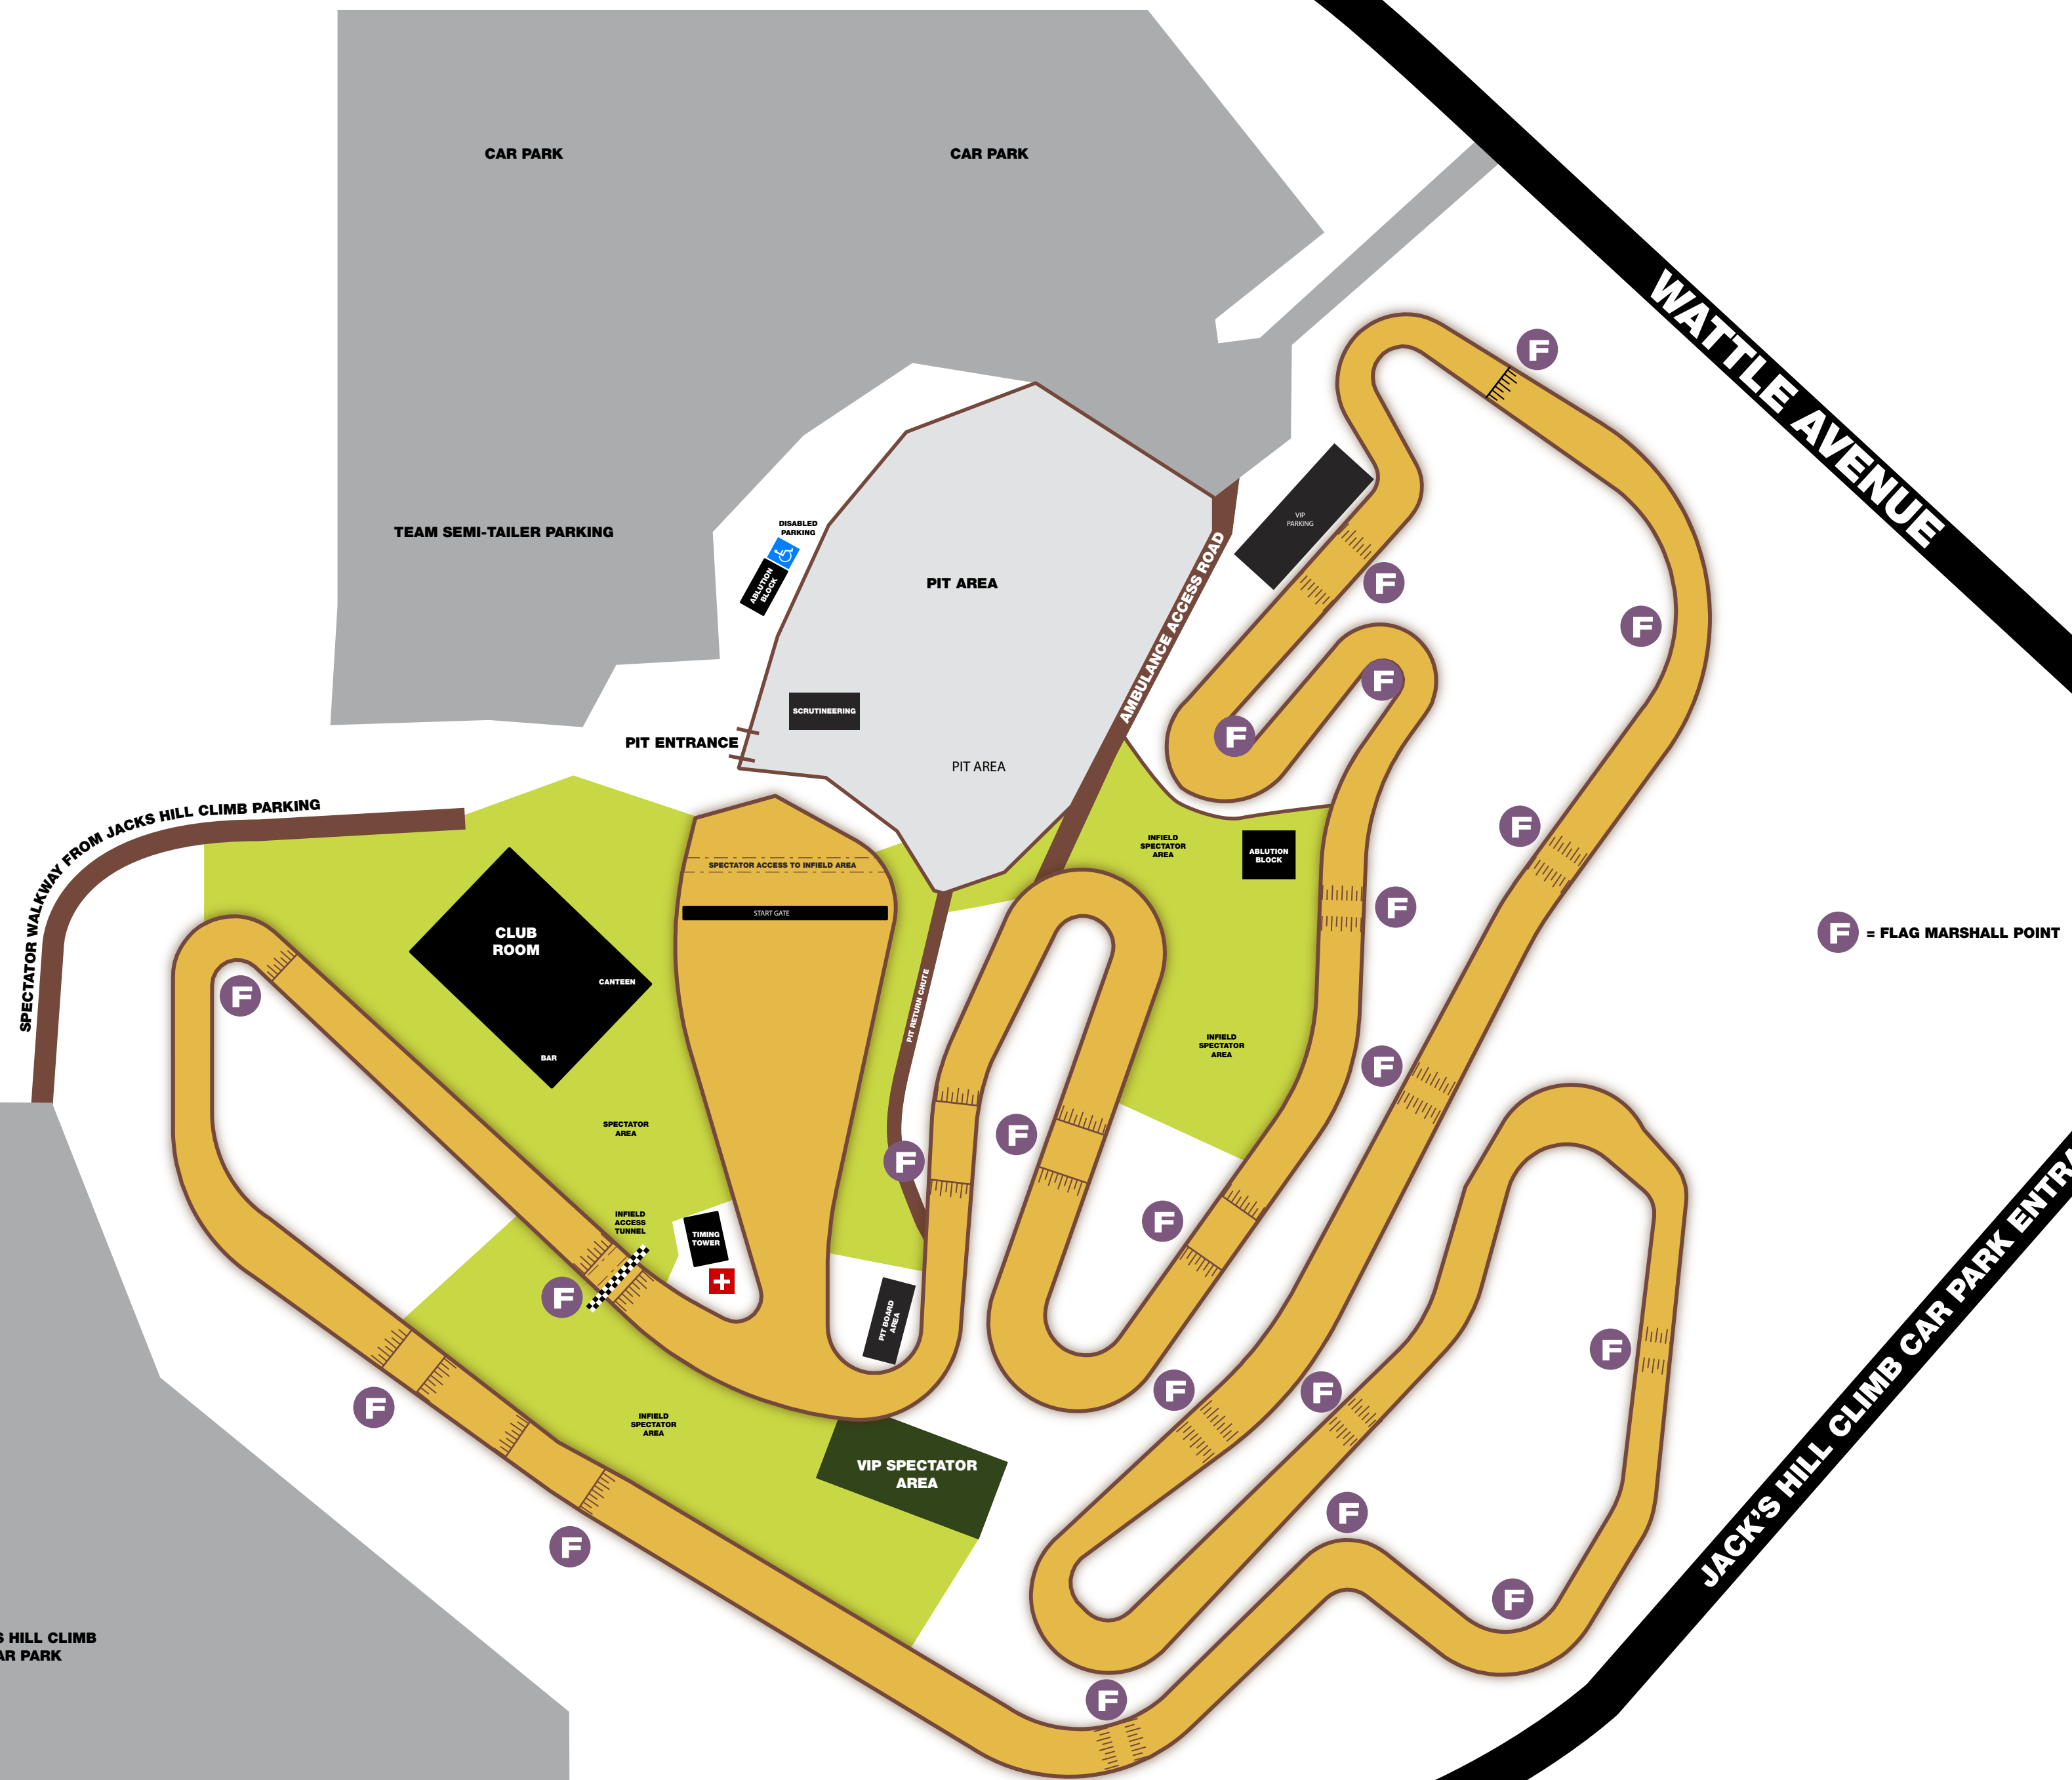

WATTLE AVENUE

AJS Motorcycle Club TRACK MAP

JACK'S HILL CLIMB
CAR PARK