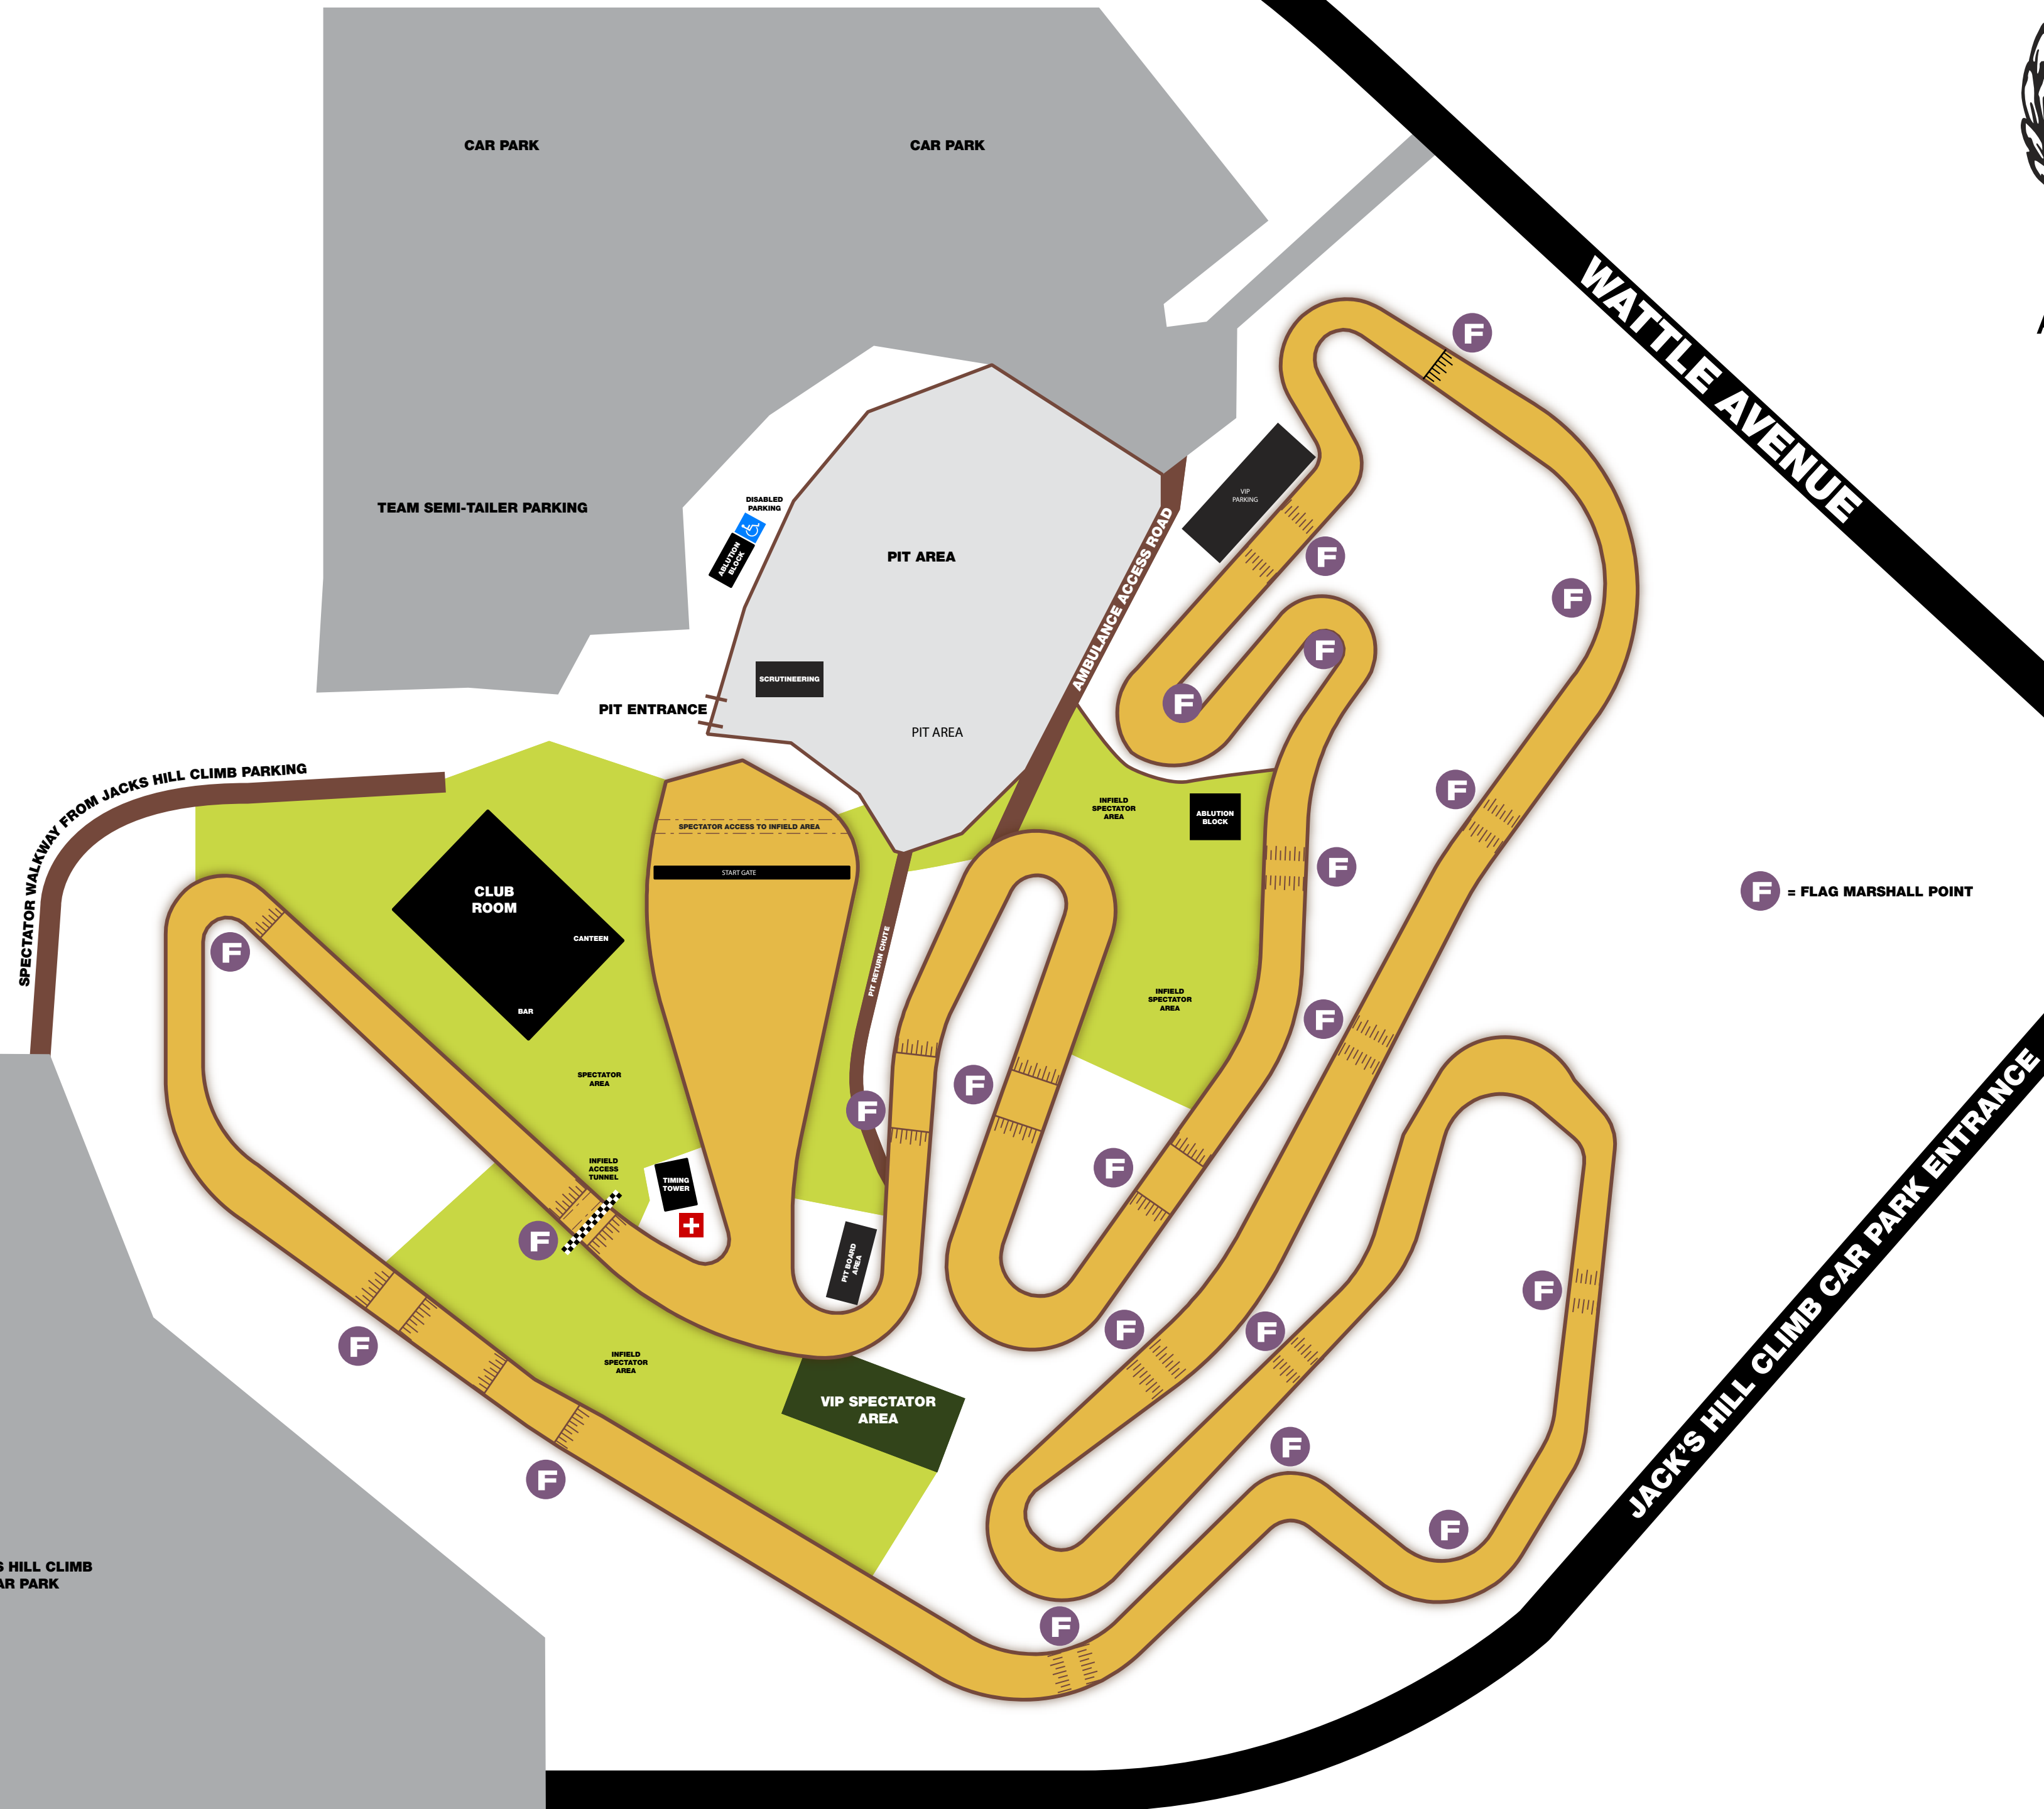

WATTLE AVENUE

AJS Motorcycle Club TRACK MAP

F = FLAG MARSHALL POINT

WATTLE AVENUE

JACK'S HILL CLIMB CAR PARK ENTRANCE

JACK'S HILL CLIMB
CAR PARK

CAR PARK

CAR PARK

TEAM SEMI-TAILER PARKING

PIT AREA

PIT AREA

CLUB ROOM

CANTEN

SPECTATOR AREA

INFIELD ACCESS TUNNEL

TIMING TOWER

INFIELD SPECTATOR AREA

VIP SPECTATOR AREA

INFIELD SPECTATOR AREA

ABLUTION BLOCK

INFIELD SPECTATOR AREA

SPECTATOR ACCESS TO INFIELD AREA

START GATE

PIT BOARD AREA

SCRUTINEERING

VIP PARKING

SPECTATOR WALKWAY FROM JACKS HILL CLIMB PARKING

AMBULANCE ACCESS ROAD